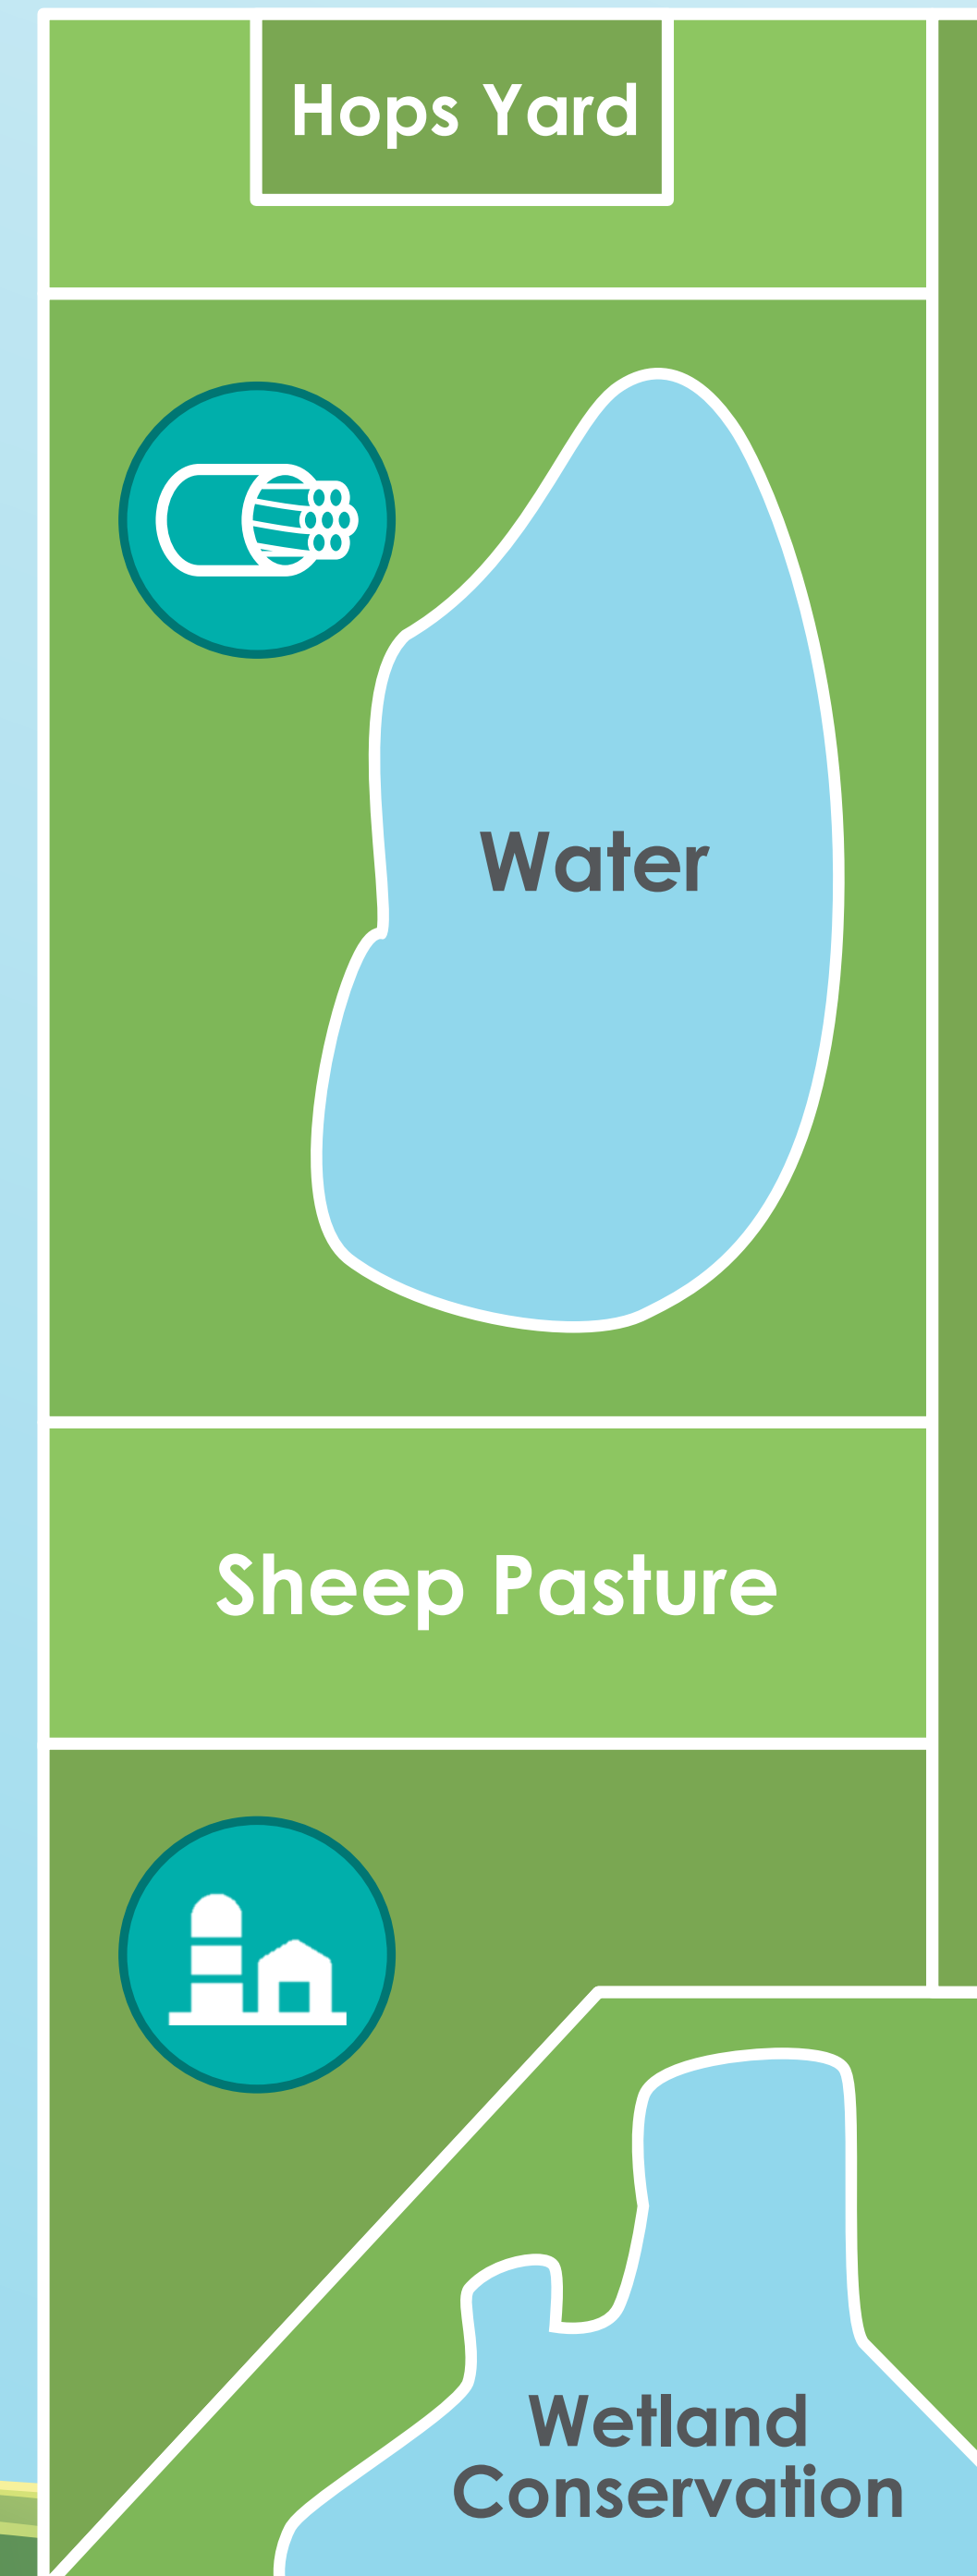

OLDS COLLEGE SMART FARM

Phase One Crop Map

Experience more: oldscollege.ca/smartfarm

- 
Rural Connectivity
 Smart Farm Partner(s): 
- 
In-Yard & Bin Sensors
 Smart Farm Partner(s): 
- 
Wireless Mesh Network
 Smart Farm Partner(s): 
- 
Agronomic Coaching
 Smart Farm Partner(s): 
- 
Data, Analytics & Machine Learning
 Smart Farm Partner(s): 
- 
Farm Management Software
 Smart Farm Partner(s):   
- 
Faculty & Student Instruction
 Smart Farm Partner(s): 
- 
Spectroscopy/AI Soil & Crop Evaluation(s)
 Smart Farm Partner(s): 
- 
Community Engagement
 Smart Farm Partner(s): 
- 
Weather Monitoring Station(s)
 Smart Farm Partner(s): 
- 
Olds College Smart Farm Design
 Smart Farm Partner(s): 
- 
Stationary Soil Monitor(s)
 Smart Farm Partner(s): 
- 
Equipment, Monitoring & Control
 Smart Farm Partner(s): 
- 
UAV
 Smart Farm Partner(s): 